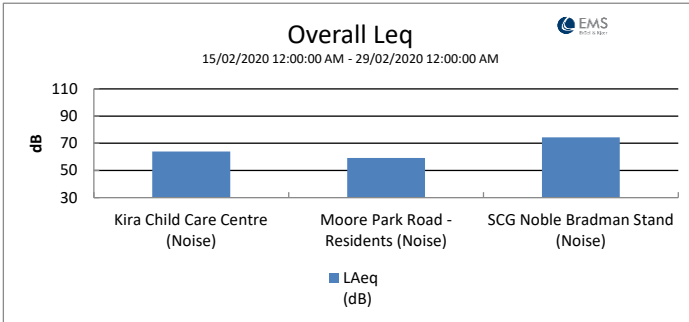

Long Period

Sydney Football Stadium Redevelopment – Stage 1 (1/02/2020 12:00 AM - 15/02/2020 12:00 AM)

Overall Data

Location	Start Time	End Time	Activity	L _{Aeq} (dB)
Kira Child Care Centre (Noise)	1/02/2020 12:00:00 AM	15/02/2020 12:00:00 AM	100%	65.1
Moore Park Road - Residents (Noise)	1/02/2020 12:00:00 AM	15/02/2020 12:00:00 AM	64%	59.0
SCG Noble Bradman Stand (Noise)	1/02/2020 12:00:00 AM	15/02/2020 12:00:00 AM	100%	82.9

- Kira Child
- Moore
- SCG Noble

Long Period

Sydney Football Stadium Redevelopment – Stage 1 (15/02/2020 12:00 AM - 29/02/2020 12:00 AM)

Overall Data

Location	Start Time	End Time	Activity	L _{Aeq} (dB)
Kira Child Care Centre (Noise)	15/02/2020 12:00:00 AM	29/02/2020 12:00:00 AM	98%	64.0
Moore Park Road - Residents (Noise)	15/02/2020 12:00:00 AM	29/02/2020 12:00:00 AM	86%	59.2
SCG Noble Bradman Stand (Noise)	15/02/2020 12:00:00 AM	29/02/2020 12:00:00 AM	74%	74.4