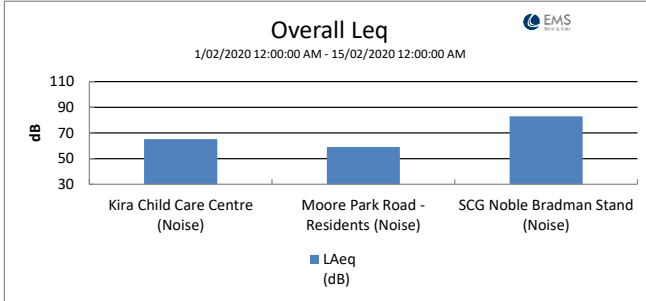

Long Period

Sydney Football Stadium Redevelopment – Stage 1 (1/02/2020 12:00 AM - 15/02/2020 12:00 AM)

Overall Data

Location	Start Time	End Time	Activity	L _{Aeq} (dB)
Kira Child Care Centre (Noise)	1/02/2020 12:00:00 AM	15/02/2020 12:00:00 AM	100%	65.1
Moore Park Road - Residents (Noise)	1/02/2020 12:00:00 AM	15/02/2020 12:00:00 AM	64%	59.0
SCG Noble Bradman Stand (Noise)	1/02/2020 12:00:00 AM	15/02/2020 12:00:00 AM	100%	82.9

- Kira Child
- Moore
- SCG Noble

Long Period

Sydney Football Stadium Redevelopment – Stage 1 (15/02/2020 12:00 AM - 29/02/2020 12:00 AM)

Overall Data

Location	Start Time	End Time	Activity	L _{Aeq} (dB)
Kira Child Care Centre (Noise)	15/02/2020 12:00:00 AM	29/02/2020 12:00:00 AM	98%	64.0
Moore Park Road - Residents (Noise)	15/02/2020 12:00:00 AM	29/02/2020 12:00:00 AM	86%	59.2
SCG Noble Bradman Stand (Noise)	15/02/2020 12:00:00 AM	29/02/2020 12:00:00 AM	74%	74.4