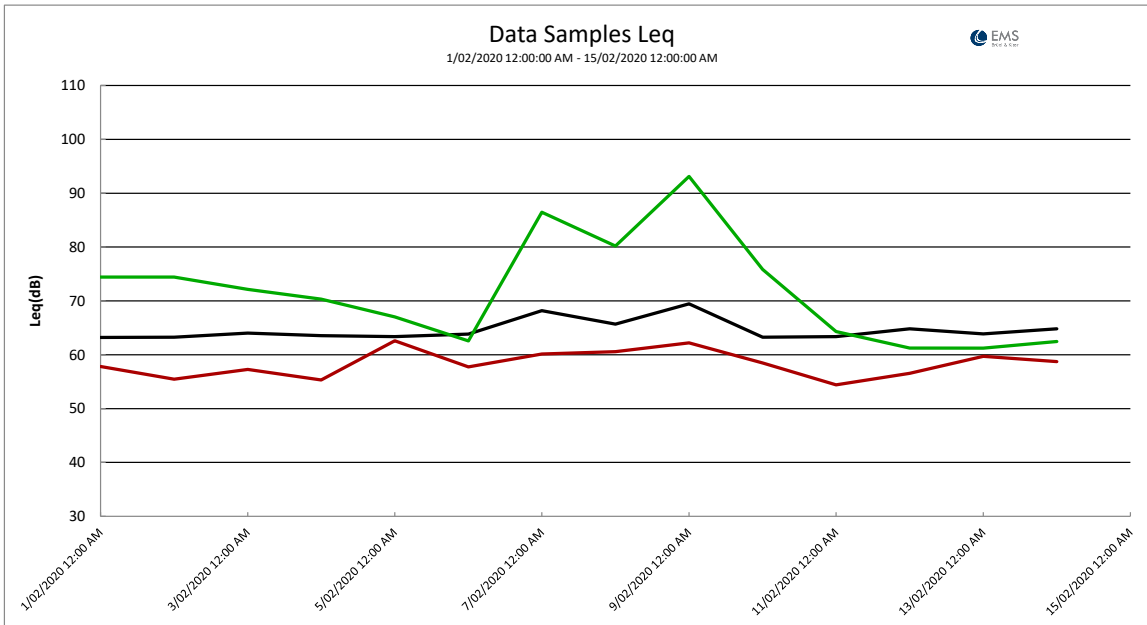

Long Period

Sydney Football Stadium Redevelopment – Stage 1 (1/02/2020 12:00 AM - 15/02/2020 12:00 AM)

Overall Data

Location	Start Time	End Time	Activity	L _{Aeq} (dB)
Kira Child Care Centre (Noise)	1/02/2020 12:00:00 AM	15/02/2020 12:00:00 AM	100%	65.1
Moore Park Road - Residents (Noise)	1/02/2020 12:00:00 AM	15/02/2020 12:00:00 AM	64%	59.0
SCG Noble Bradman Stand (Noise)	1/02/2020 12:00:00 AM	15/02/2020 12:00:00 AM	100%	82.9

- Kira Child
- Moore
- SCG Noble

Long Period

Sydney Football Stadium Redevelopment – Stage 1 (15/02/2020 12:00 AM - 29/02/2020 12:00 AM)

Overall Data

Location	Start Time	End Time	Activity	L _{Aeq} (dB)
Kira Child Care Centre (Noise)	15/02/2020 12:00:00 AM	29/02/2020 12:00:00 AM	98%	64.0
Moore Park Road - Residents (Noise)	15/02/2020 12:00:00 AM	29/02/2020 12:00:00 AM	86%	59.2
SCG Noble Bradman Stand (Noise)	15/02/2020 12:00:00 AM	29/02/2020 12:00:00 AM	74%	74.4