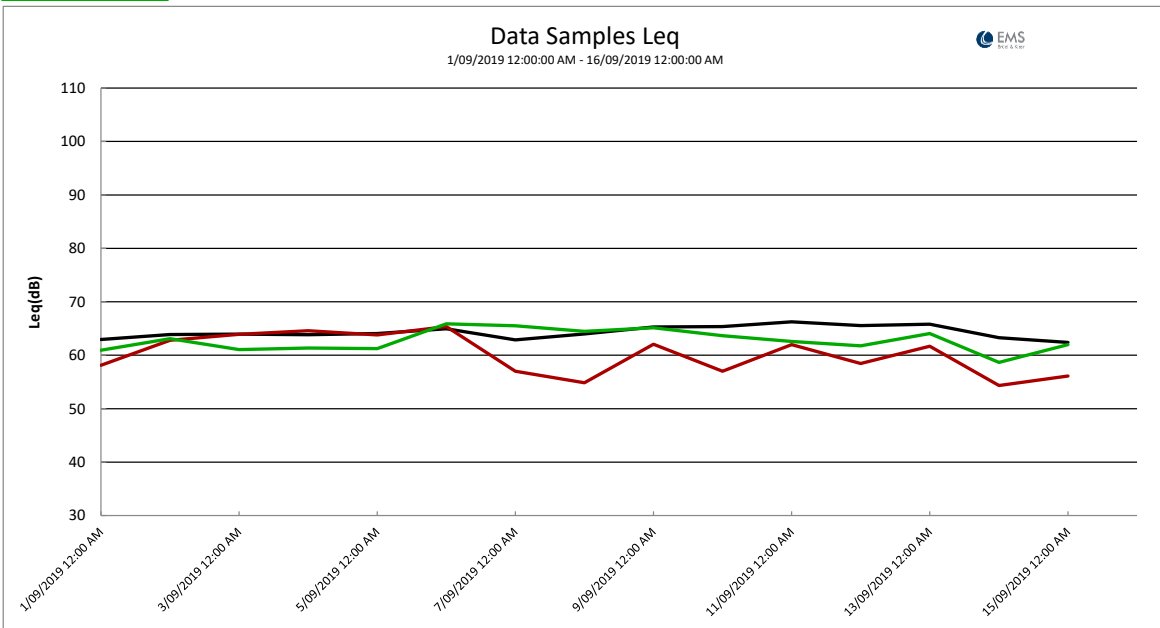

Overall Data

Location	Start Time	End Time	Activity	LAeq (dB)
Kira Child Care Centre (Noise)	1/09/2019 12:00:00 AM	16/09/2019 12:00:00 AM	100%	64.4
Moore Park Road - Residents (Noise)	1/09/2019 12:00:00 AM	16/09/2019 12:00:00 AM	92%	61.5
SCG Noble Bradman Stand (Noise)	1/09/2019 12:00:00 AM	16/09/2019 12:00:00 AM	100%	63.2

- ☒ Kira Child Care
- ☒ Moore Park Road -
- ☒ SCG Noble Bradman