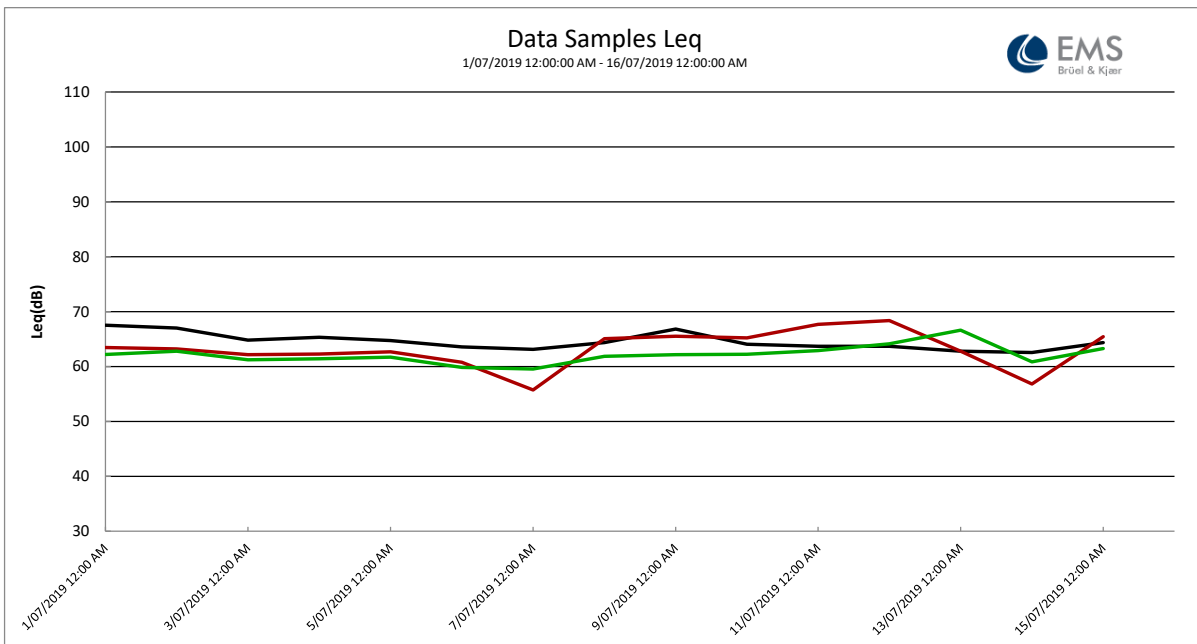

Overall Data

Location	Start Time	End Time	Activity	L_{Aeq} (dB)
Kira Child Care Centre (Noise)	1/07/2019 12:00:00 AM	16/07/2019 12:00:00 AM	100%	64.8
Moore Park Road - Residents (Noise)	1/07/2019 12:00:00 AM	16/07/2019 12:00:00 AM	100%	64.2
SCG Noble Bradman Stand (Noise)	1/07/2019 12:00:00 AM	16/07/2019 12:00:00 AM	100%	62.5

- ☒ Kira Child Care
- ☒ Moore Park Road -
- ☒ SCG Noble Bradman