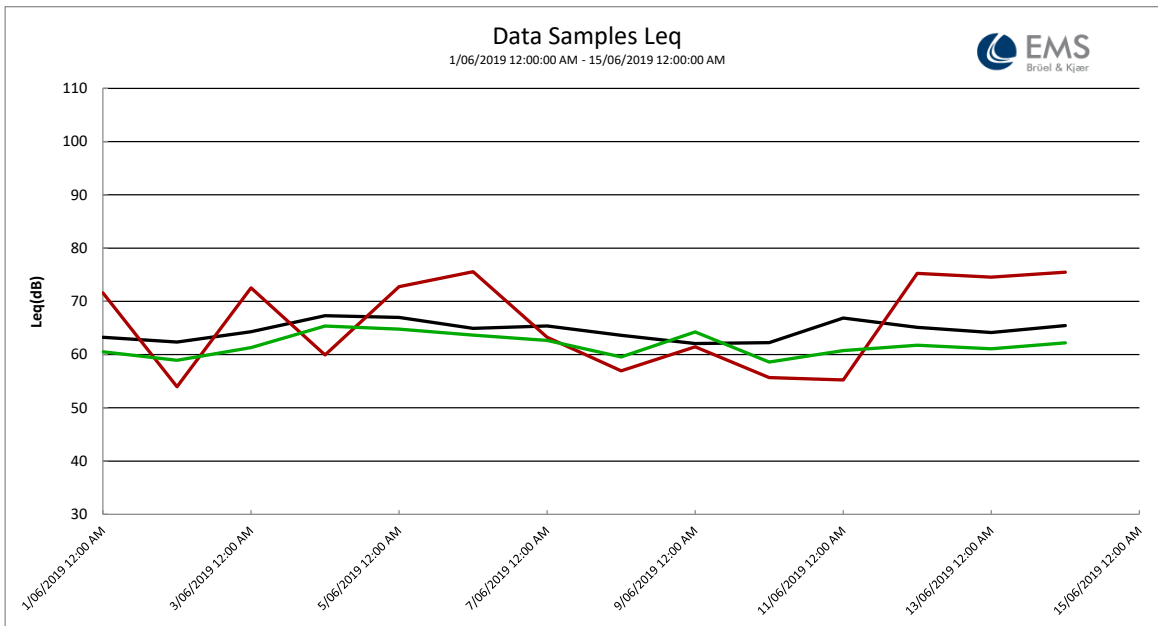

Overall Data

Location	Start Time	End Time	Activity	LAeq (dB)
Kira Child Care Centre (Noise)	1/06/2019 12:00:00 AM	15/06/2019 12:00:00 AM	100%	64.9
Moore Park Road - Residents (Noise)	1/06/2019 12:00:00 AM	15/06/2019 12:00:00 AM	100%	71.3
SCG Noble Bradman Stand (Noise)	1/06/2019 12:00:00 AM	15/06/2019 12:00:00 AM	100%	62.3

- ☒ Kira Child Care
- ☒ Moore Park Road -
- ☒ SCG Noble Bradman